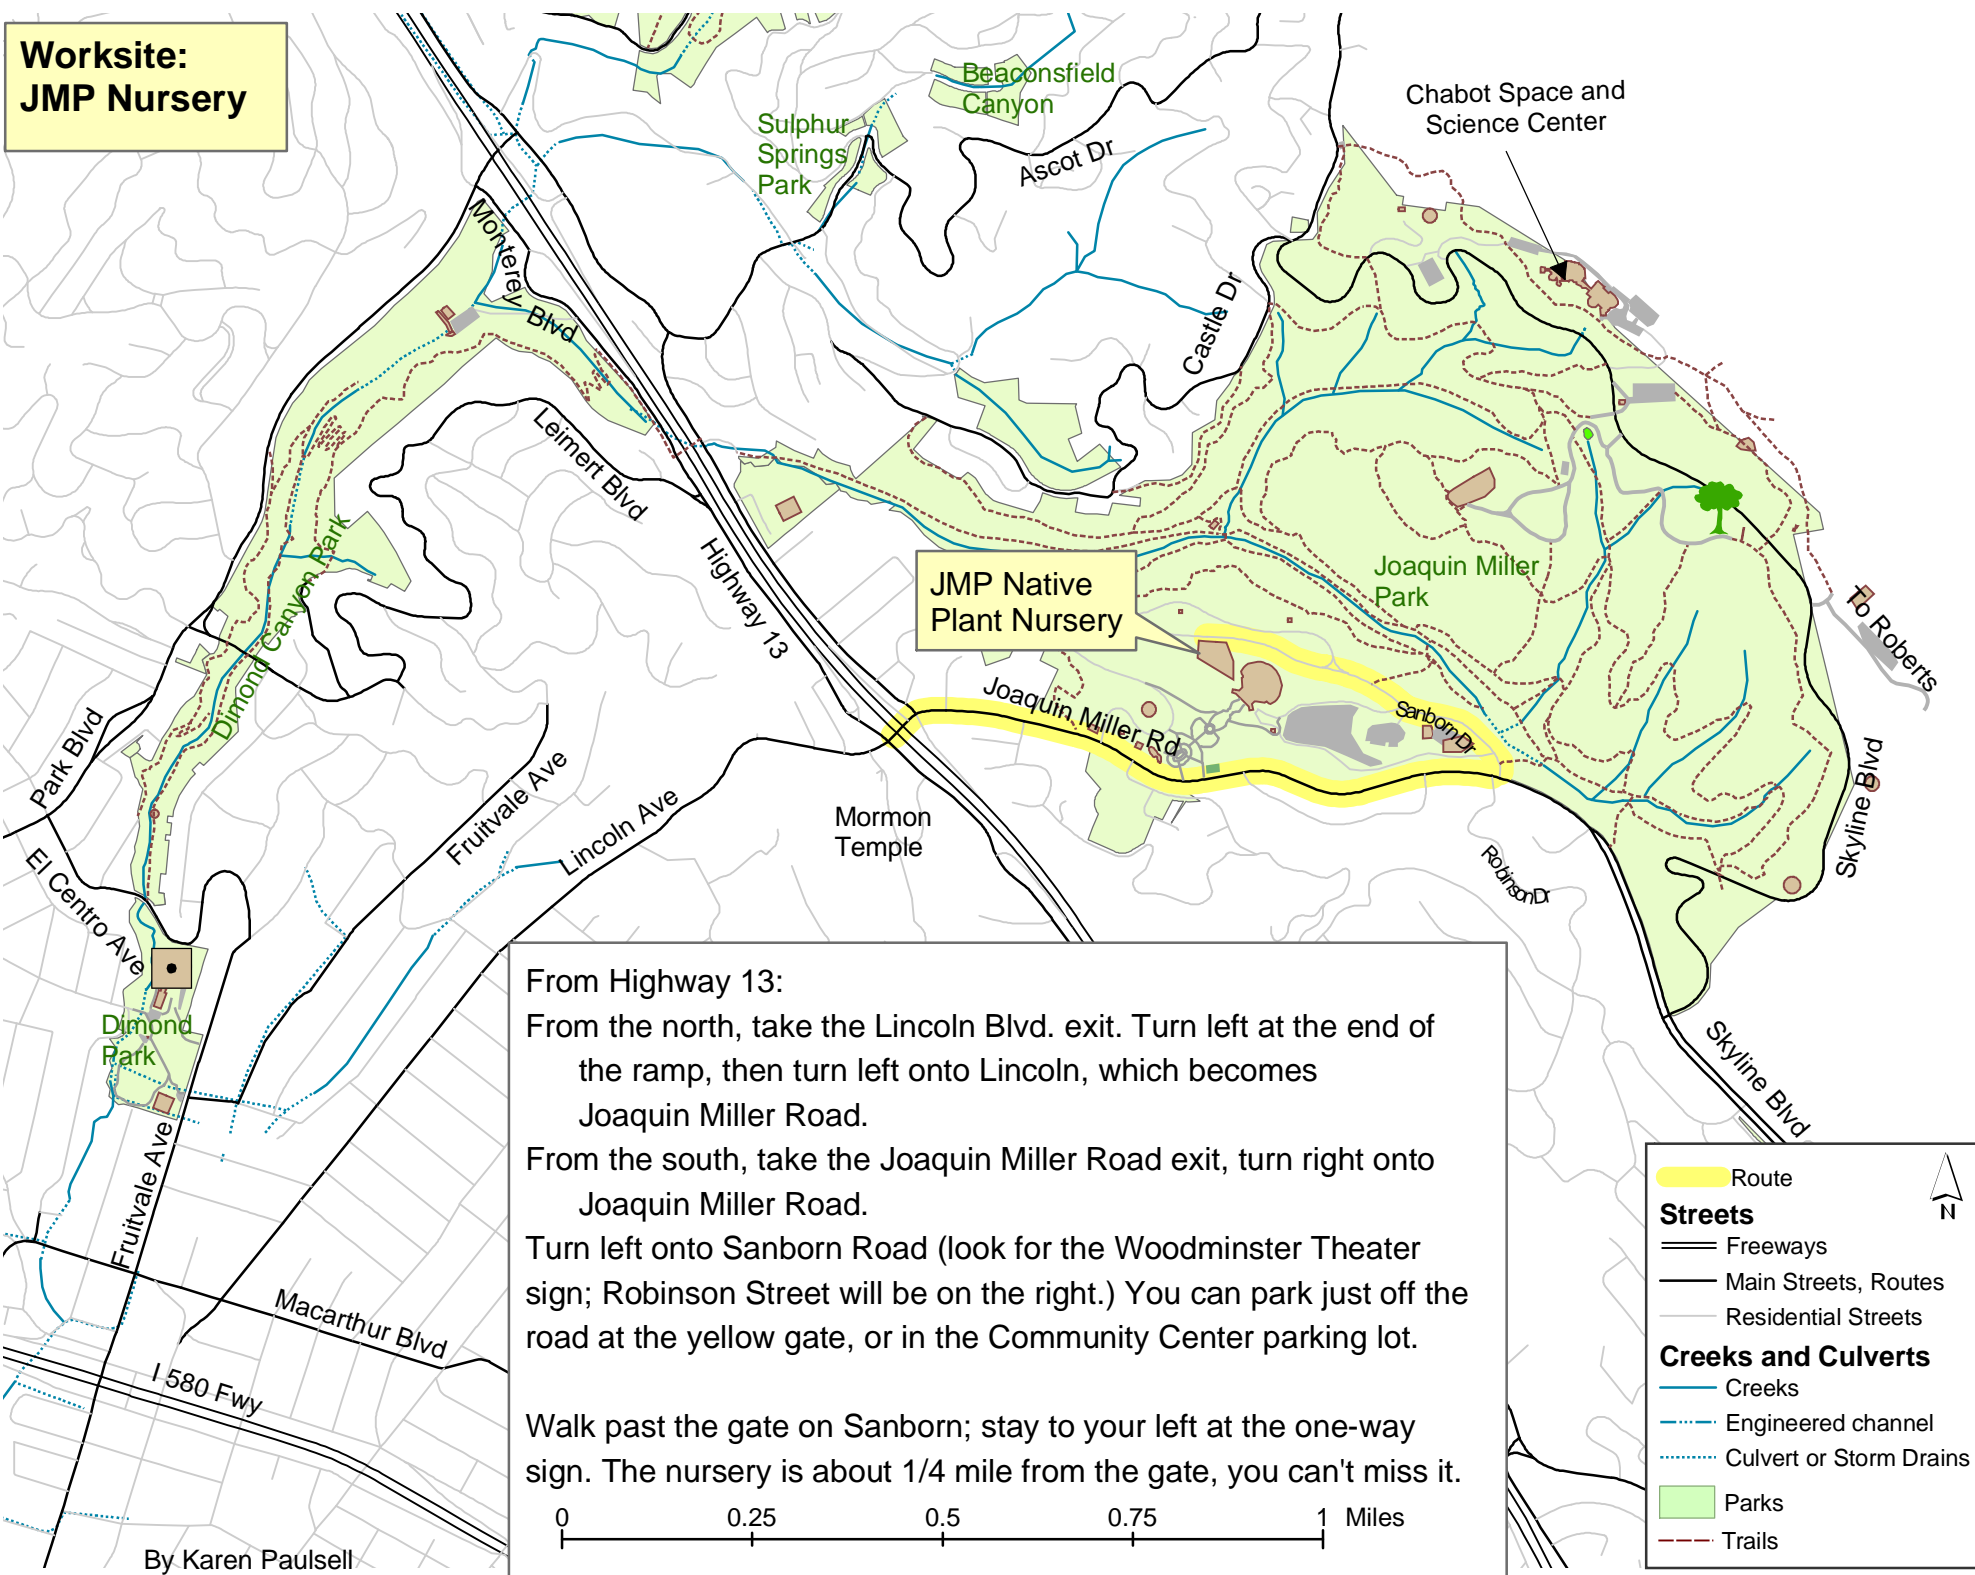

**Worksite:  
JMP Nursery**

From Highway 13:  
From the north, take the Lincoln Blvd. exit. Turn left at the end of the ramp, then turn left onto Lincoln, which becomes Joaquin Miller Road.  
From the south, take the Joaquin Miller Road exit, turn right onto Joaquin Miller Road.  
Turn left onto Sanborn Road (look for the Woodminster Theater sign; Robinson Street will be on the right.) You can park just off the road at the yellow gate, or in the Community Center parking lot.  
Walk past the gate on Sanborn; stay to your left at the one-way sign. The nursery is about 1/4 mile from the gate, you can't miss it.