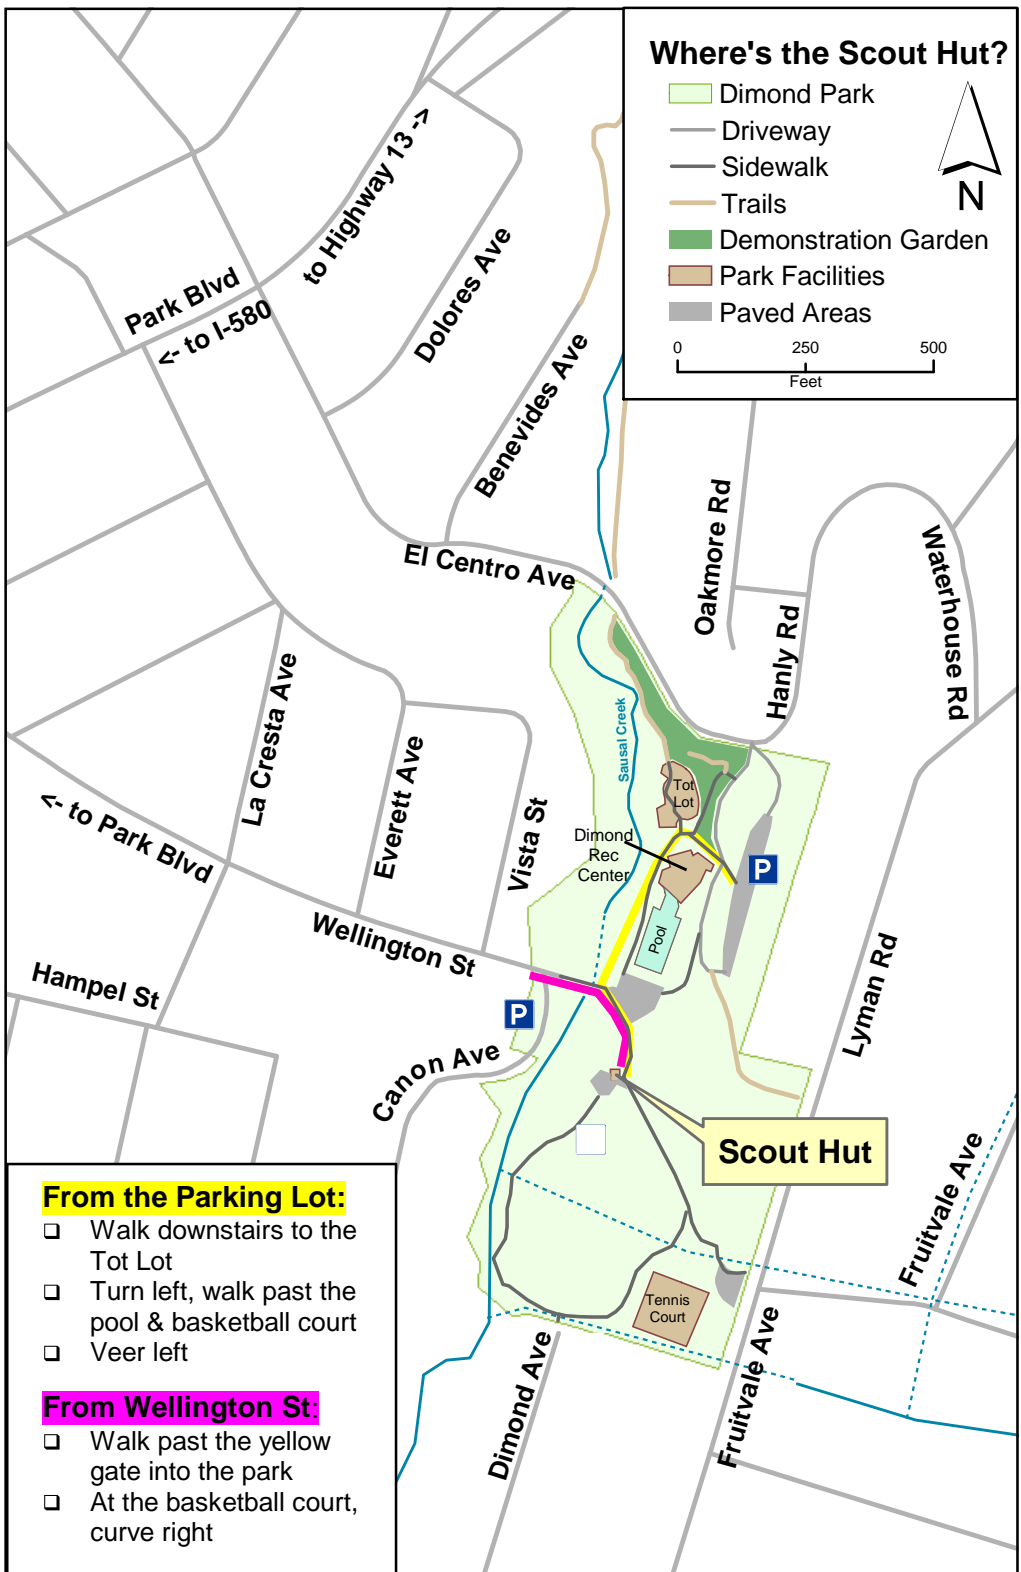

Where's the Scout Hut?

-  Dimond Park
-  Driveway
-  Sidewalk
-  Trails
-  Demonstration Garden
-  Park Facilities
-  Paved Areas

From the Parking Lot:

- Walk downstairs to the Tot Lot
- Turn left, walk past the pool & basketball court
- Veer left

From Wellington St:

- Walk past the yellow gate into the park
- At the basketball court, curve right