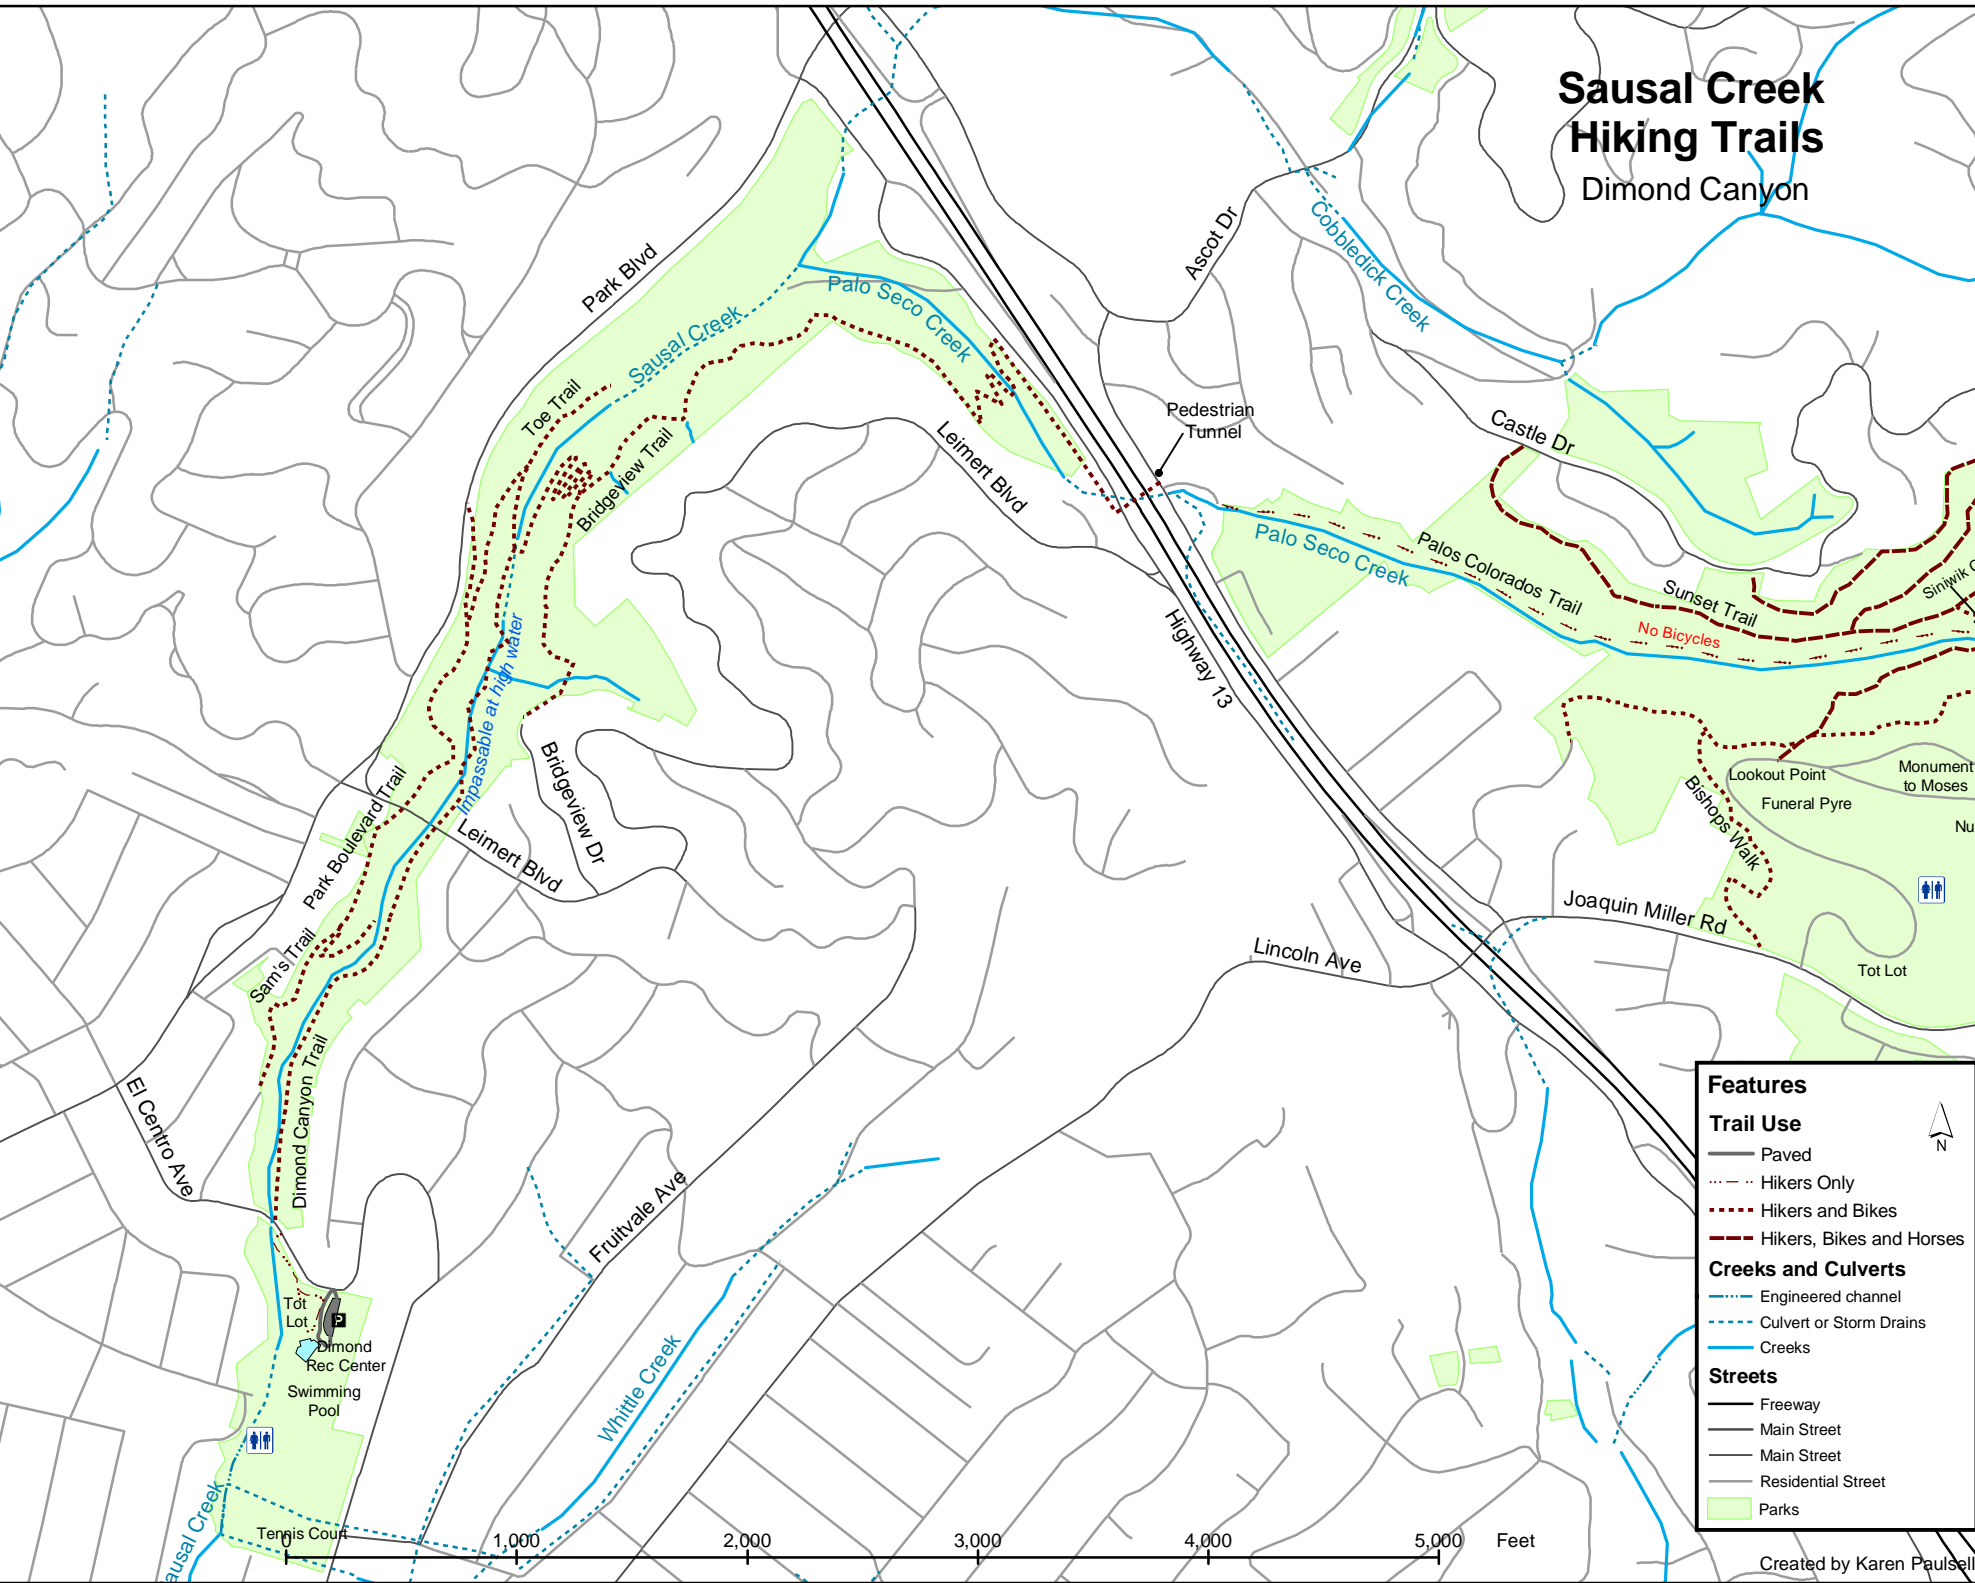

Sausal Creek Hiking Trails

Dimond Canyon

Features

Trail Use

- Paved
- - - Hikers Only
- · - Hikers and Bikes
- · - Hikers, Bikes and Horses

Creeks and Culverts

- - - Engineered channel
- - - Culvert or Storm Drains
- - - Creeks

Streets

- Freeway
- Main Street
- Main Street
- Residential Street
- Parks